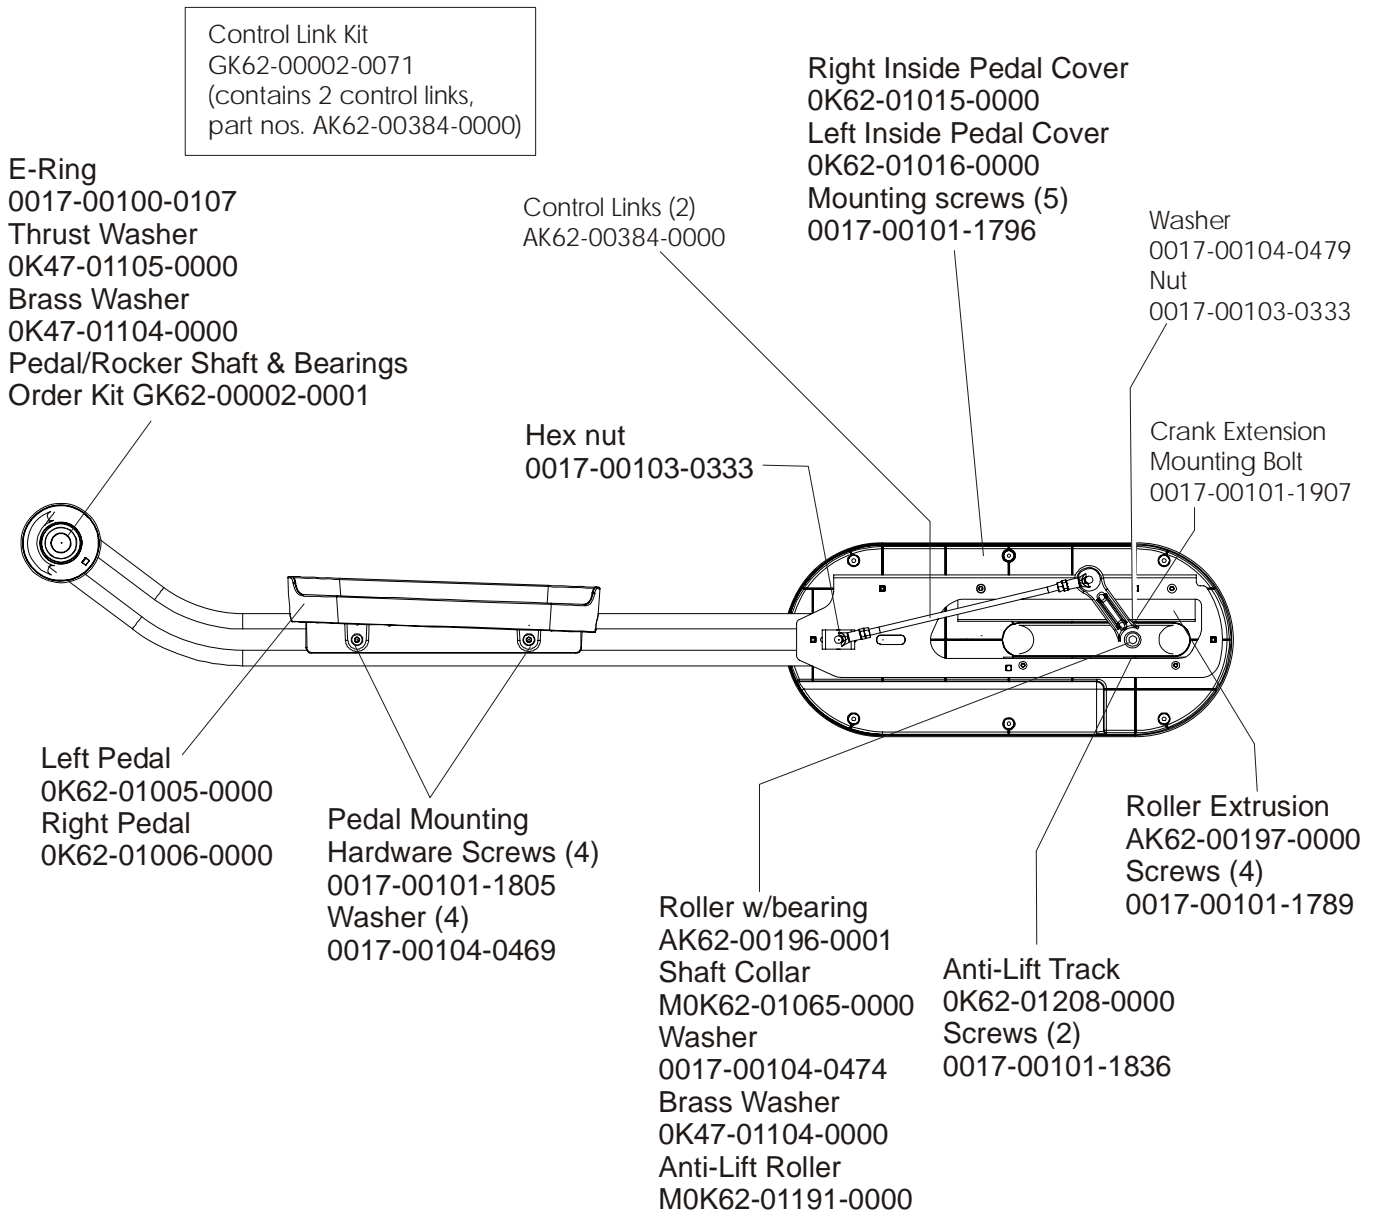

ARCTIC SILVER QUIET DRIVE 93X
Pedal Lever Assembly Components

93X-0XXX-05
S/N XHF074003991 – XHF074204255